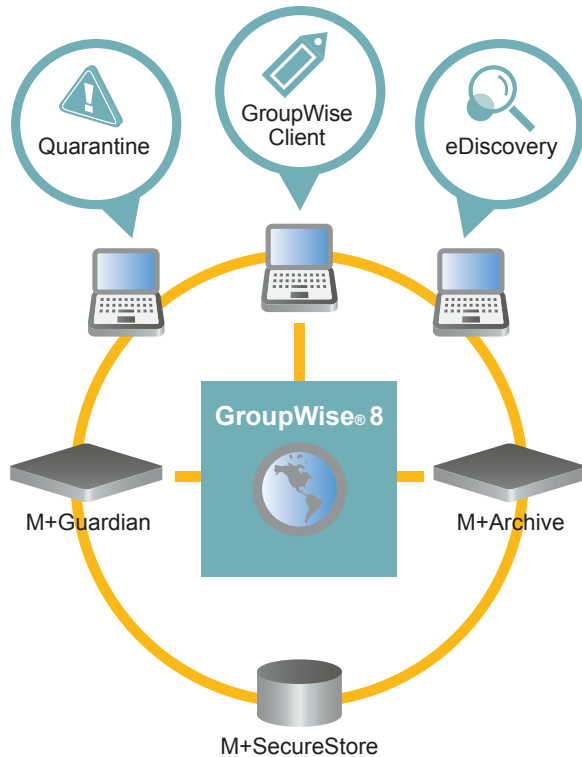

Identity-Driven Security & DLP

Integrating anti-spam, anti-malware, content filtering and data-leak prevention, M+Guardian stops email threats from impacting your organization and compromising security.

For 5 years, M+Guardian has been the solution that protects the GroupWise system at Novell. To learn more:

www.messagingarchitects.com/m-guardian

Policy-Based Archiving & Discovery

As the leading email archiving solution for GroupWise 8, M+Archive enables organizations to address the challenges of email retention, regulatory compliance, and electronic discovery. M+Archive is the only archiving solution on the market to take advantage of the stubbing feature of GroupWise 8 for seamless access to the centralized archives directly from the GroupWise client.

To learn more:

www.messagingarchitects.com/m-archive

Infinitely Scalable Storage

A high-performance and high-availability product, M+SecureStore manages the lifecycle of your email messages and attachments while dramatically reducing the cost, complexity, and time traditionally required for provisioning storage. As an added benefit, M+SecureStore provides a greener IT storage environment resulting in a substantially smaller footprint not only in capital expenditures and management labor, but also in energy consumption, cooling, data center space, and associated costs. To learn more:

www.messagingarchitects.com/m-securestore

Enhanced Productivity

As part of the M+ Email Lifecycle Management Suite you'll also receive licenses for M+Extranet and GWTreecast. M+Extranet is a simple web-publishing application that empowers GroupWise 8 users to share information with anyone who has access to a web browser. GWTreecast leverages the GroupWise Shared Folders capability to ensure that end users have access to the information stored in GroupWise whenever and wherever they need it.

About Messaging Architects

Founded in 1995, Messaging Architects is a global builder of infrastructure for Business Driven Email. We provide software and services that deliver 100% uptime and compliance. Thousands of organizations worldwide depend on our solutions for risk-free messaging and collaboration. For more information, visit our website at

www.messagingarchitects.com

Messaging Architects Headquarters

180 Peel Street, Suite 333
Montreal, QC Canada H3C 2G7
Toll-Free US and Canada: 1-866-497-0101
International: +1-514-392-9220
Email: info@messagingarchitects.com